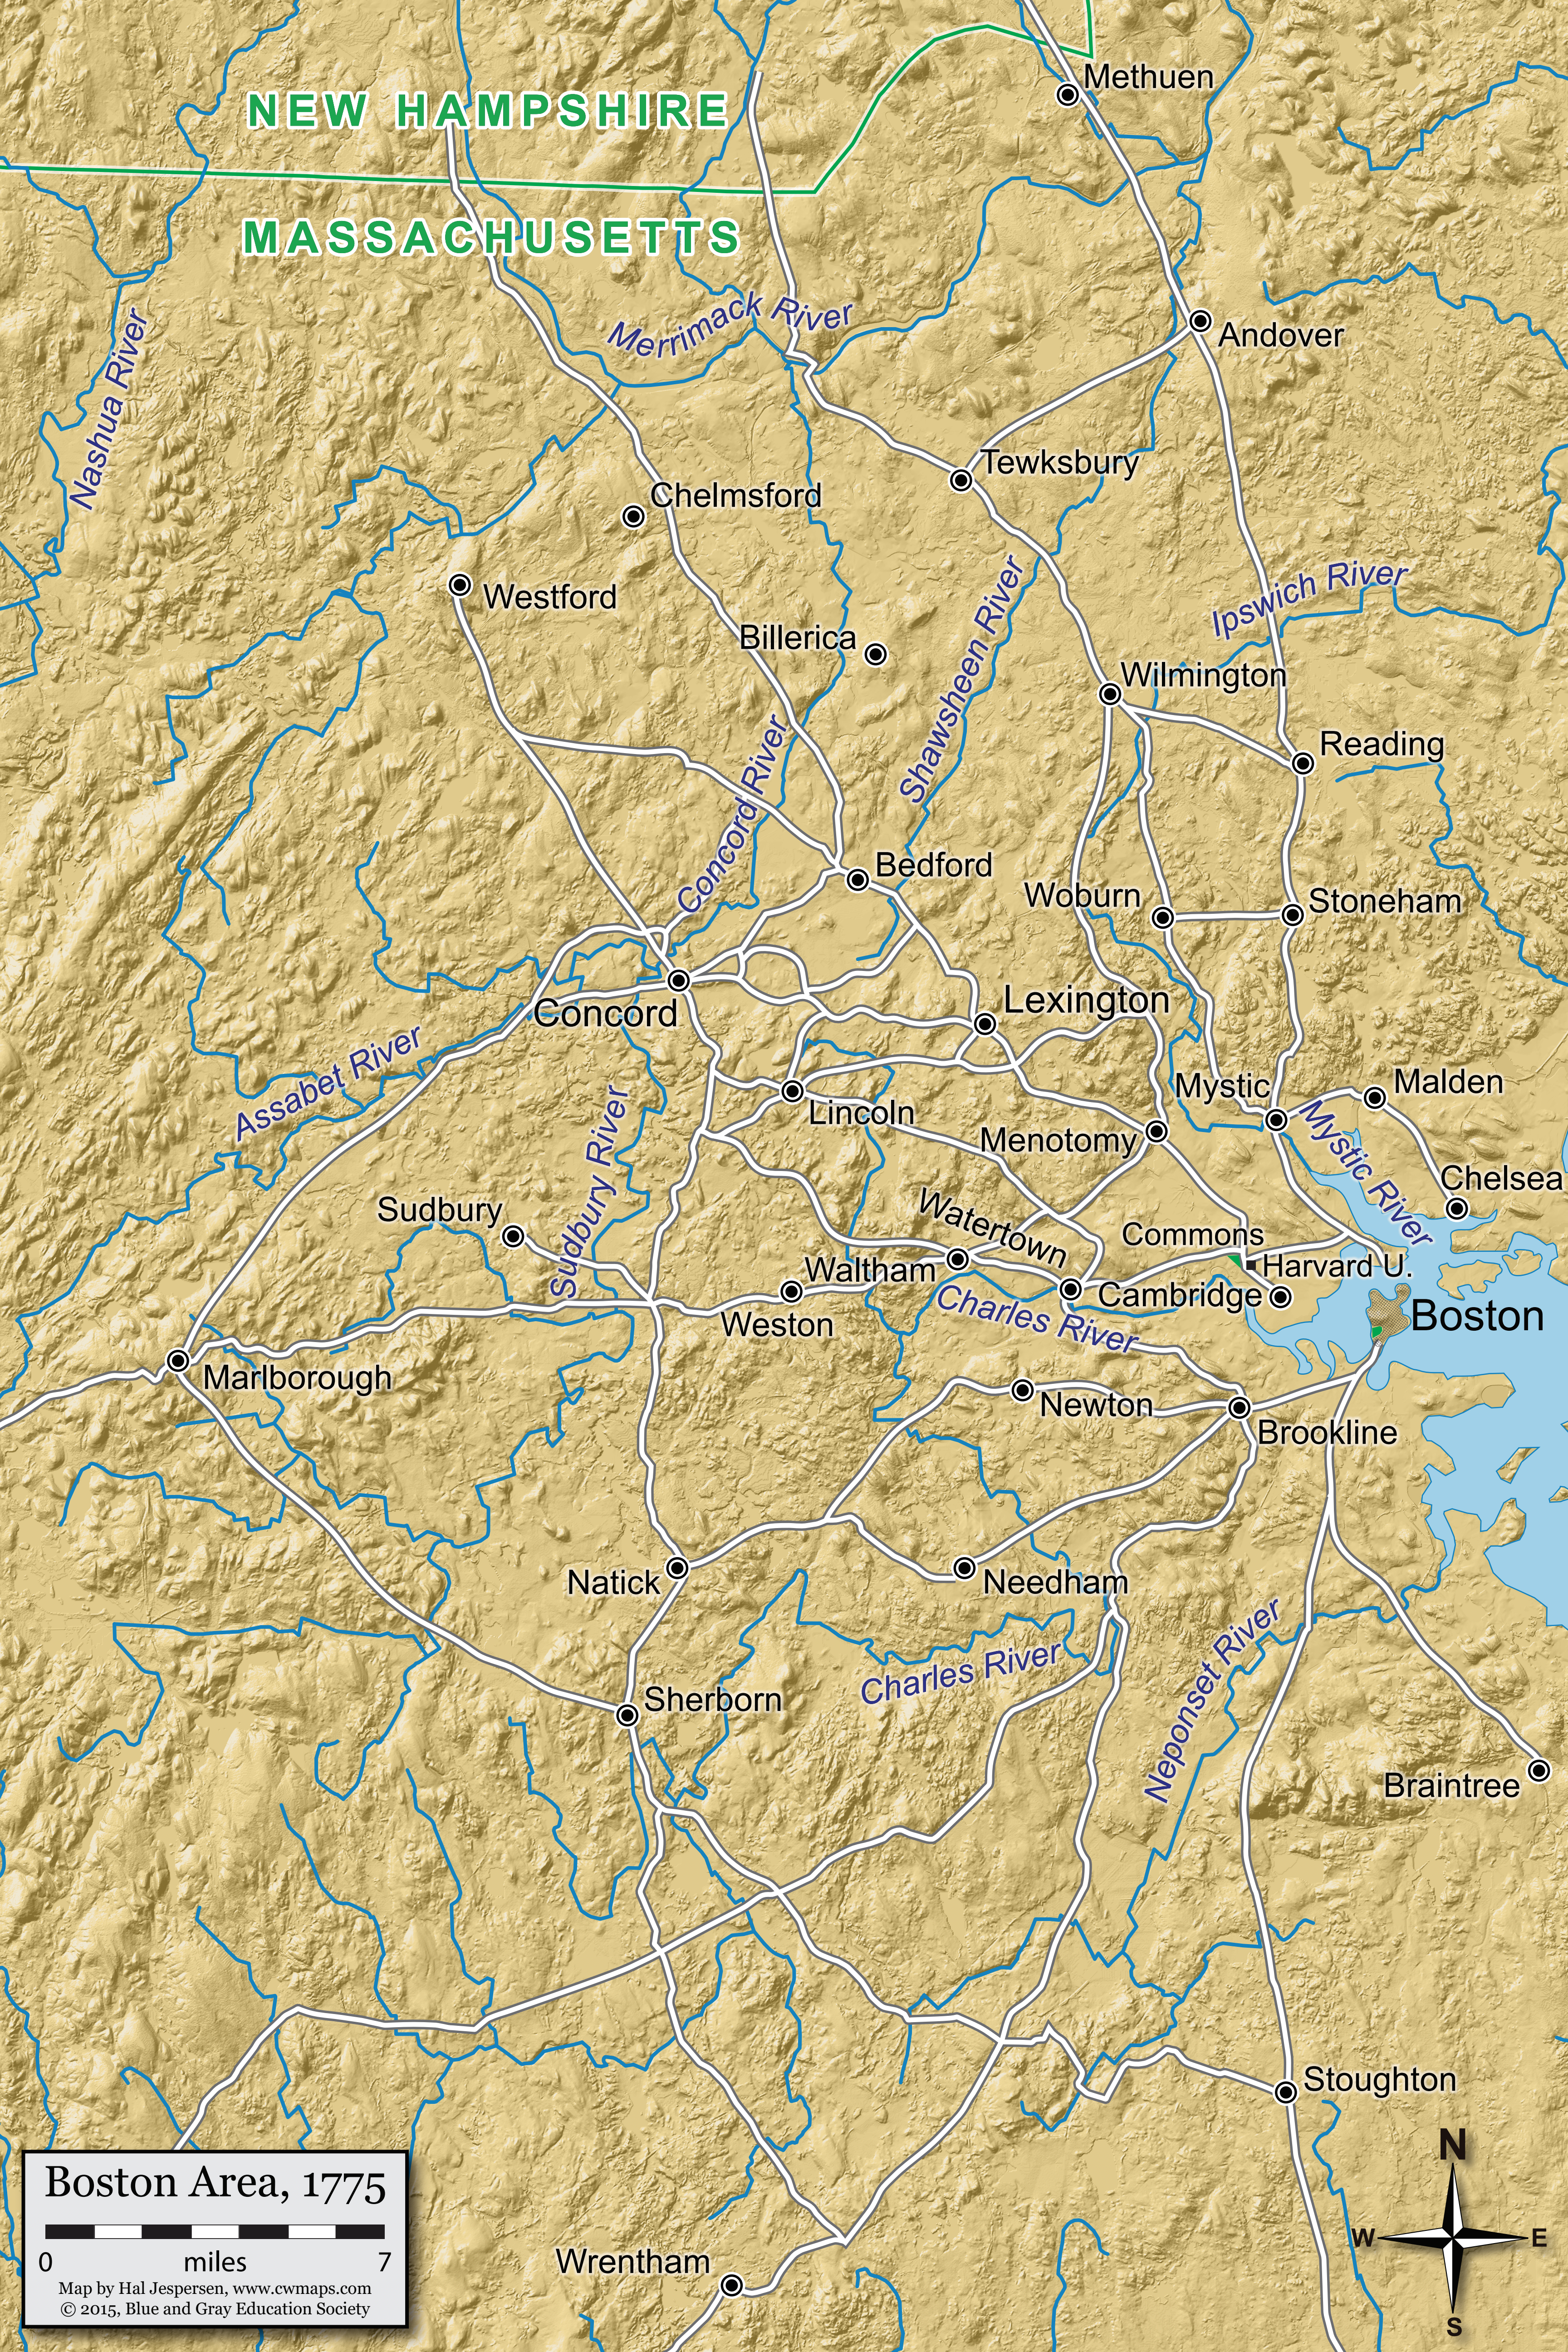

NEW HAMPSHIRE

MASSACHUSETTS

Boston Area, 1775

0 miles 7

Map by Hal Jespersen, www.cwmaps.com
© 2015, Blue and Gray Education Society